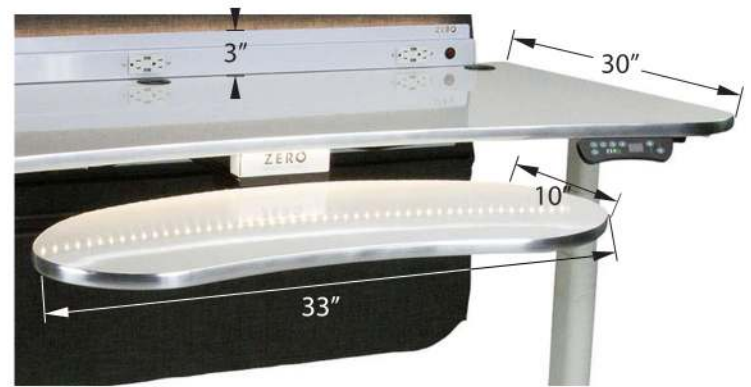

Zero Gravity Sit Stand Benching System

Specification Sheet

MODEL #	WIDTH	DEPTH	WEIGHT	HEIGHT RANGE
STSBC4830	48"	30"	150 lbs	Up to 51"
STSBC6030	60"	30"	150 lbs	Up to 51"
STSBC7230	72"	30"	150 lbs	Up to 51"

SURFACE COLORS

KEY FEATURES

- Lifts up to 200 lbs
- Motorized Lift Elevates from 25" to 51"
- Push Button Adjustment
- Program Mobile Dash Allows 32 Height Settings
- Recycled Steel Frame
- High-Pressure WilsonArt Laminate
- Scratch / Dirt Resistant Powder Coat
- Premium T-Molding
- Patent Pending
- Bundle Includes: Modesty Panel, Sit to Stand Table with Wheels, Monitor Mount, CPU Holder, and Ergonomic Keyboard Arm and Tray