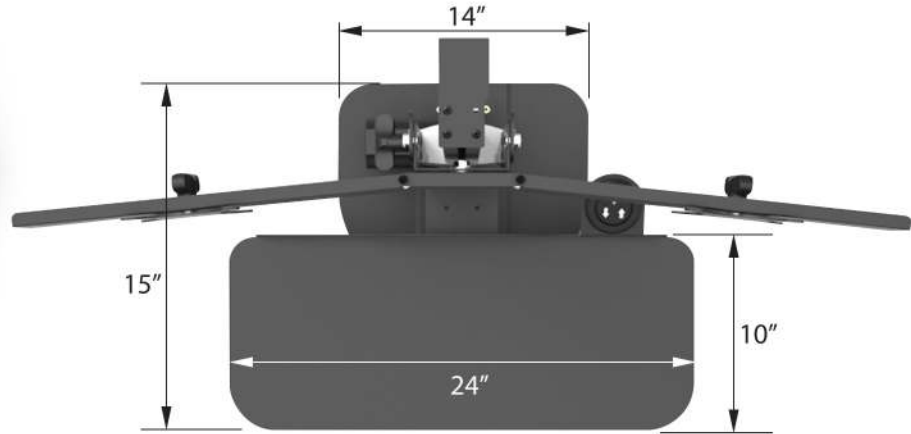

Micro Power Desk Riser - Dual

Specification Sheet

MODEL #	WIDTH	HEIGHT RANGE	WEIGHT	KEYBOARD CAPACITY
VT7760002	24"	.5" - 36"	40 lbs.	20 lbs.

FRAME COLORS

Black River	White

ELECTRICAL INFO

Voltage: 29V
Amperage: 2 Amps
Power rating 55 Watts