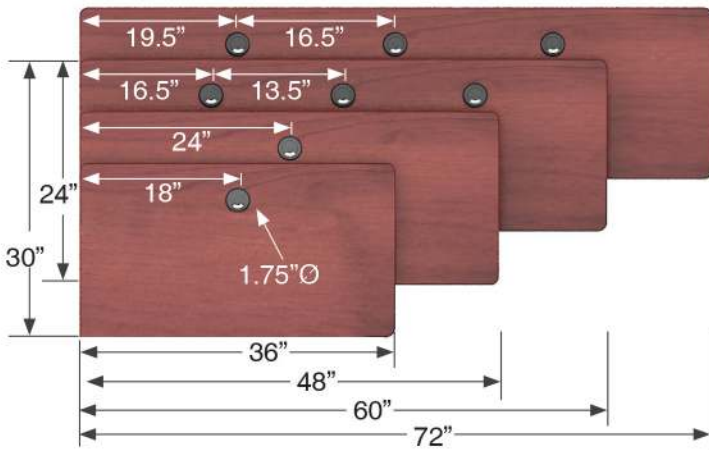

### CERTIFICATIONS

- Buy American Act Compliant
- ANSI/BIFMA Certified
- LEED Credit Potential
- Sustainable Furnishings Council

MODEL #	WIDTH	DEPTH	HEIGHT	WEIGHT
BCT-3624	36"	24"	29" to 31"	55 lbs.
BCT3630	36"	30"	29" to 31"	61 lbs.
BCT-4824	48"	24"	29" to 31"	65 lbs.
BCT-4830	48"	30"	29" to 31"	74 lbs.
BCT-6024	60"	24"	29" to 31"	77 lbs.
BCT-6030	60"	30"	29" to 31"	88 lbs.
BCT-7224	72"	24"	29" to 31"	90 lbs.
BCT-7230	72"	30"	29" to 31"	101 lbs.

### Underside View