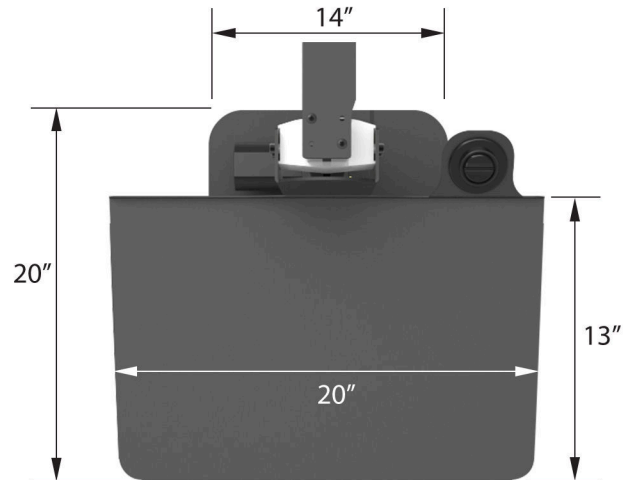

Mini Power Desktop Riser

Specification Sheet

MODEL #	WIDTH	HEIGHT RANGE	WEIGHT	WEIGHT CAPACITY
VT777	20"	1/8" - 17.5"	24 lbs.	30 lbs.

FRAME COLORS

ELECTRICAL INFO

Voltage: 29V
Amperage: 2 Amps
Power rating 55 Watts

KEY FEATURES

- Electric Height Adjustment
- Sliding Tray Adjustment
- High Grade Steel
- Nevamar Coating
- Low Watage Requirement
- Patent Pending