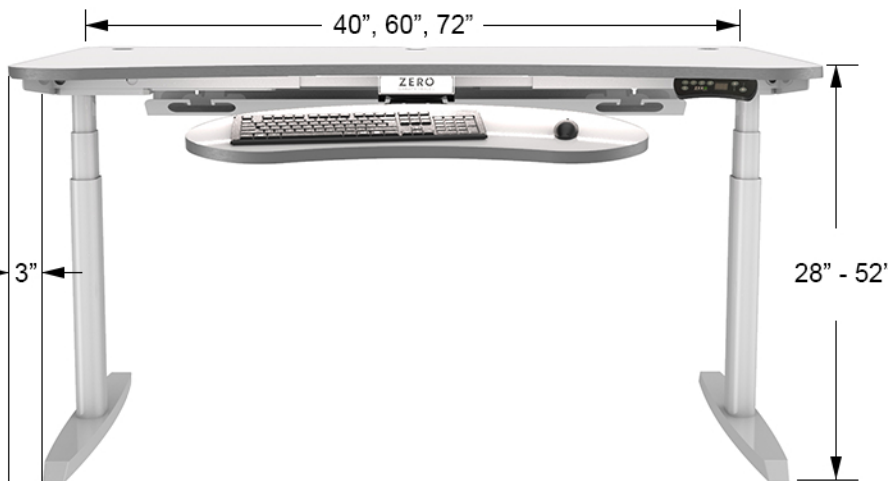

Zero Gravity Sit-to-Stand Desk

Specification Sheet

MODEL #	WIDTH	DEPTH	WEIGHT	HEIGHT RANGE
VD1024830	48"	30"	150 lbs	Up to 52"
VD1026030	60"	30"	150 lbs	Up to 52"
VD1027230	72"	30"	150 lbs	Up to 52"

SURFACE COLORS

KEY FEATURES

- Lifts up to 350 lbs
- Raises up to 52"
- Motorized Lift
- Push Button Adjustment
- Recycled Steel Frame
- High-Pressure WilsonArt Laminate
- Scratch / Dirt Resistant Powder Coat
- Premium T-Molding
- Patent Pending