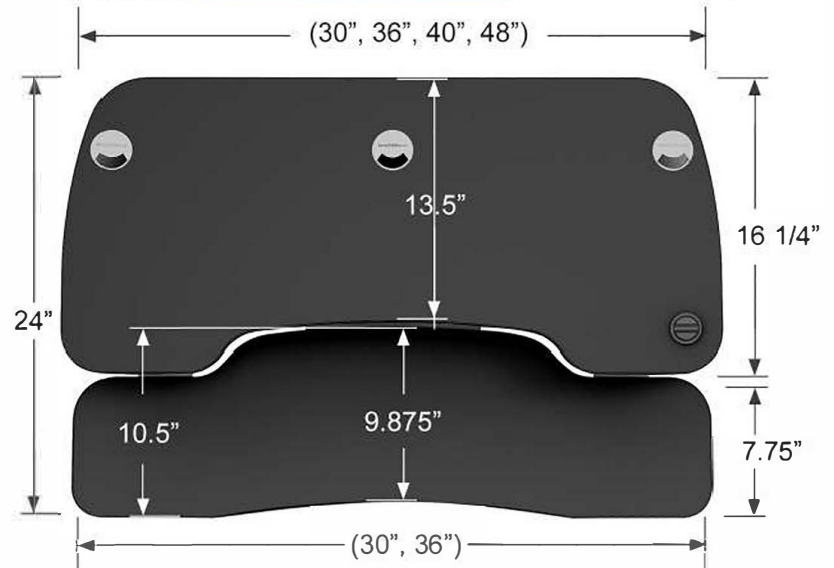

ELECTRICAL INFO FOR POWER PRO

Voltage: 29V
Amperage: 2 Amps
Power rating 55 Watts

Lifetime Warranty

Quantity Discounts

Assembled in USA

Fast Shipping