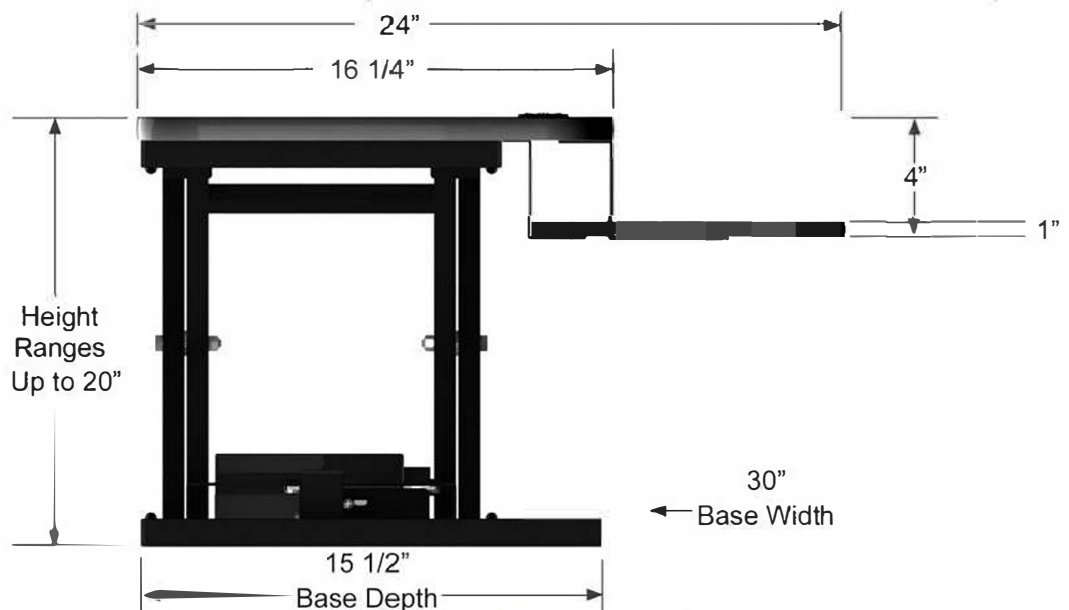

ELECTRICAL INFO FOR POWER PRO

Voltage: 29V
Amperage: 2 Amps
Power rating 55 Watts

Lifetime Warranty

Quantity Discounts

Assembled in USA

Fast Shipping