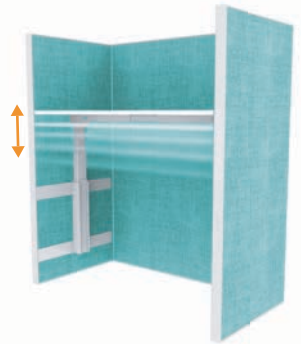

Active Cubicle Upgrade Surface

- 48" x 24" \$679
- 60" x 24" \$699
- 72" x 24" \$719

Active Cubicle Standing Desk

- 48" x 24" \$879
- 60" x 24" \$899
- 72" x 24" \$919

Active Cubicle Adapter Bracket

- 48" x 24" \$379
- 60" x 24" \$399
- 72" x 24" \$419

* custom dimensions available upon request

Features

- 20"+ Electric Lift Height Adjustment
- Programmable Digital Display and App
- Lifts up to 350 lbs
- High Quality Powder Coated Steel Frame
- High-Pressure WilsonArt Laminate