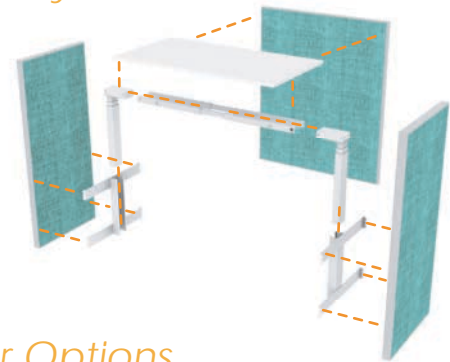

Easy Assembly

Finish Color Options