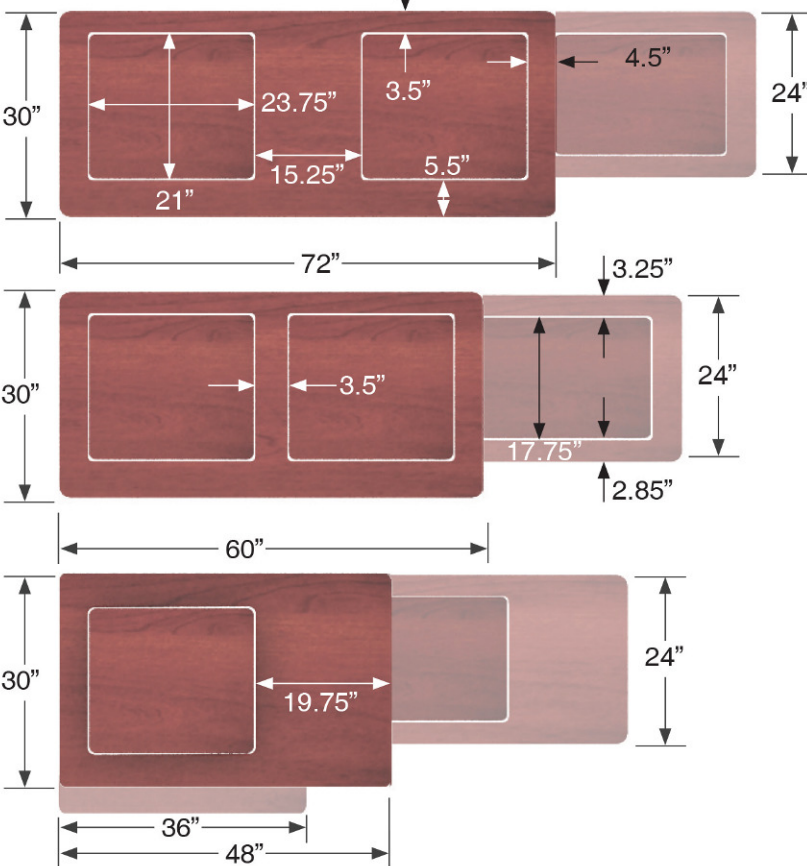

### CERTIFICATIONS

- Buy American Act Compliant
- ANSI/BIFMA Certified
- LEED Credit Potential
- Sustainable Furnishings Council

MODEL #	WIDTH	DEPTH	HEIGHT	WEIGHT
RSD-3624	36"	24"	29" to 31"	77 lbs.
RSD-3630	36"	30"	29" to 31"	92 lbs.
RSD-4824	48"	24"	29" to 31"	112 lbs.
RSD-4830	48"	30"	29" to 31"	127 lbs.
RSD-6024	60"	24"	29" to 31"	147 lbs.
RSD-6030	60"	30"	29" to 31"	162 lbs.
RSD-7224	72"	24"	29" to 31"	182 lbs.
RSD-7230	72"	30"	29" to 31"	197 lbs.

### Underside View