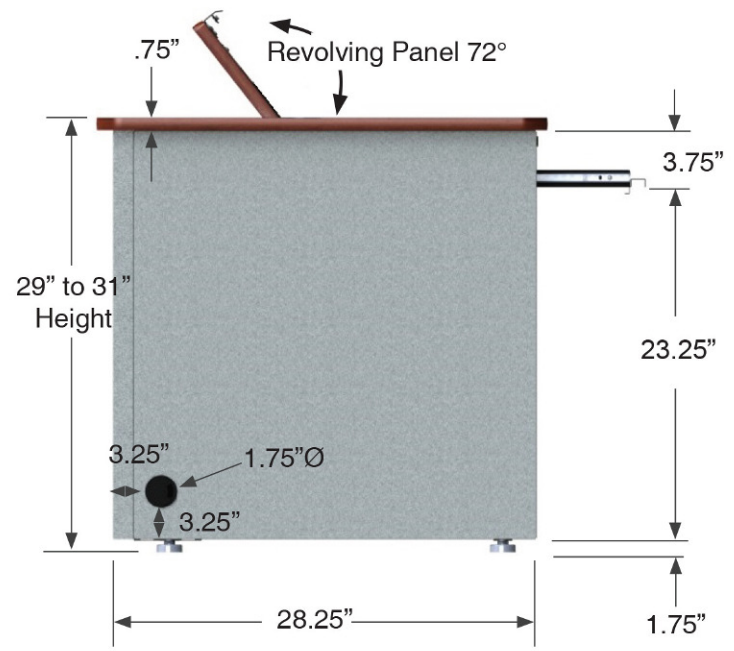

SURFACE COLORS

FRAME COLORS