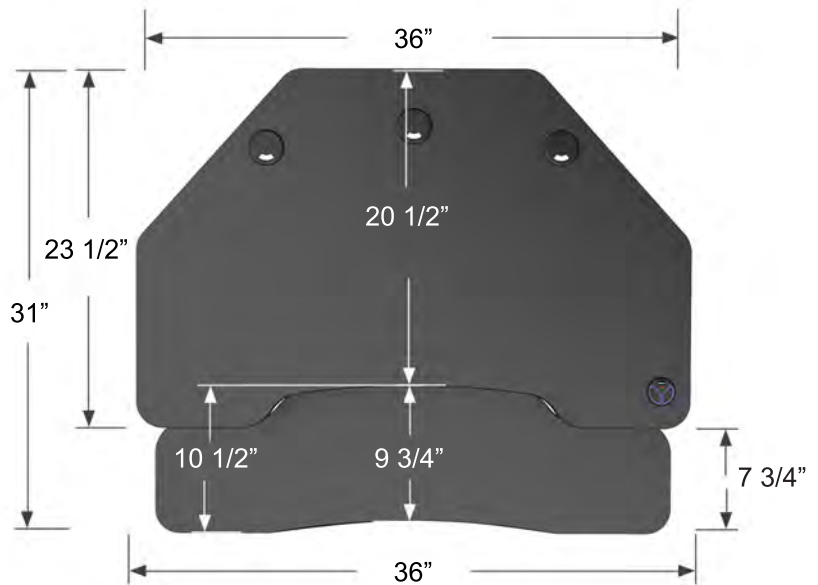

VersaDesk Power Pro Plus - Corner

Specification Sheet

MODEL #	WIDTH	DEPTH	HEIGHT RANGE	WEIGHT
VDP PPC3631	36"	31"	5" to 20"	44" lbs.

SURFACE COLORS

FRAME COLORS

KEY FEATURES

- Lifts up to 80 lbs
- Raises up to 20"
- Electric Push Button Adjustment
- Universal USB Charging Port
- Keyboard Tray
- High-Density Fiberboard Surface
- 3 Universal Grommet Holes
- Recycled Steel Frame
- High-Pressure WilsonArt Laminate
- High Quality Power Coat
- Premium T-Molding
- Patented
- BIFMA Rated

ELECTRICAL INFO

Voltage: 29V
 Amperage: 2 Amps
 Power rating 55 Watts