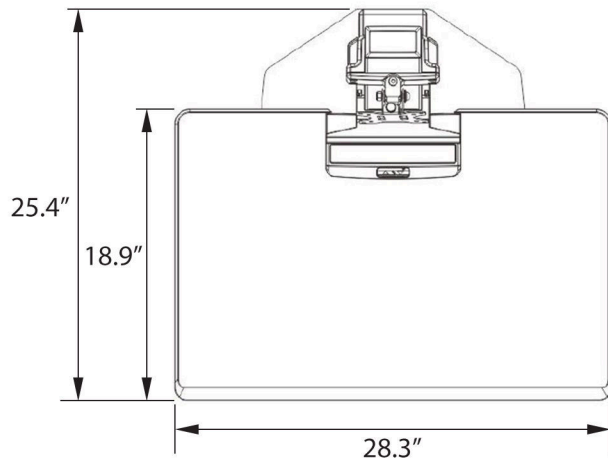

Sunrise Desk - Dual

Specification Sheet

MODEL #	WIDTH	DEPTH	HEIGHT RANGE	WEIGHT
SRDC-D	28.3"	25.4"	28" - 47.6"	58 lbs

FRAME COLORS

Black River	White
-------------	-------

ELECTRICAL INFO

Voltage: 100V-240V

KEY FEATURES

- Lifts up to 44 lbs
- Raises up to 47.6"
- Motorized Lift
- Push Button Adjustment

VersaTables.com
14105 Avalon Blvd.
Los Angeles, CA 90061

Lifetime Warranty

Quantity Discounts

Assembled in USA

Fast Shipping