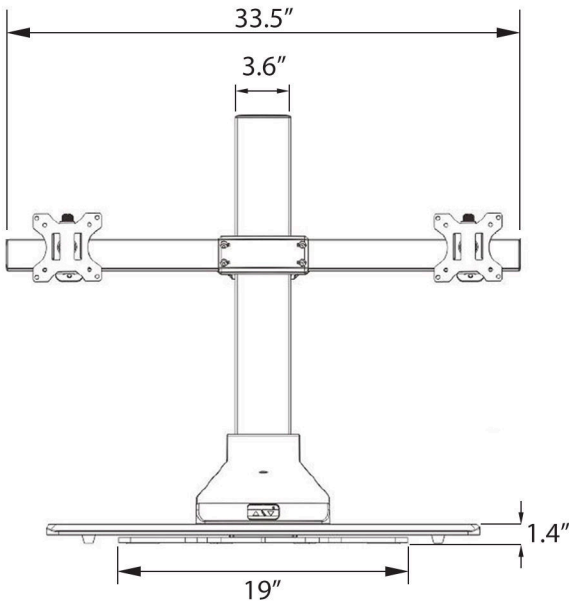

Sunrise Desk - Dual

Specification Sheet

MODEL #	WIDTH	DEPTH	HEIGHT RANGE	WEIGHT
SRDC-D	28.3"	25.4"	28" - 47.6"	58 lbs

FRAME COLORS

Black River	White
-------------	-------

ELECTRICAL INFO

Voltage: 100V-240V

KEY FEATURES

- Lifts up to 44 lbs
- Raises up to 47.6"
- Motorized Lift
- Push Button Adjustment

VersaTables.com
14105 Avalon Blvd.
Los Angeles, CA 90061

Lifetime Warranty

Quantity Discounts

Assembled in USA

Fast Shipping