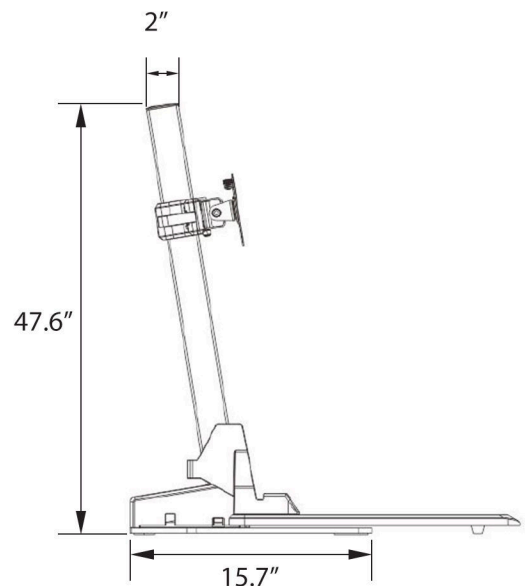

Sunrise Desk - Dual

Specification Sheet

MODEL #	WIDTH	DEPTH	HEIGHT RANGE	WEIGHT
SRDC-D	28.3"	25.4"	28" - 47.6"	58 lbs

FRAME COLORS

Black River	White
-------------	-------

ELECTRICAL INFO

Voltage: 100V-240V

KEY FEATURES

- Lifts up to 44 lbs
- Raises up to 47.6"
- Motorized Lift
- Push Button Adjustment

VersaTables.com
14105 Avalon Blvd.
Los Angeles, CA 90061

Lifetime Warranty

Quantity Discounts

Assembled in USA

Fast Shipping