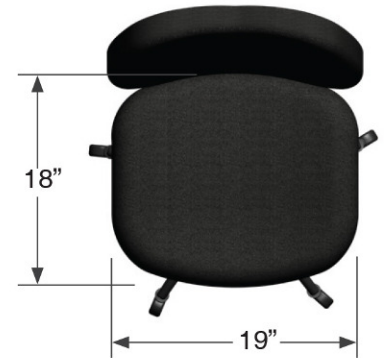

The Resolve Basic Task Chair - BTC

Specification Sheet

KEY FEATURES

- Lifetime Warranty
- Fast Shipping
- Quantity Discounts
- Contoured back and seat provides support and helps relieve back strain.
- Extra large seat and back cushions
- Pneumatic gas lift seat height adjustment

CERTIFICATIONS

- ANSI/BIFMA Certified
- LEED Credit Potential
- Sustainable Furnishings Council

CLOTH COLORS

MODEL #	WIDTH	DEPTH	ADJUSTABLE HEIGHT	WEIGHT CAPACITY
BTC-2525	25"	25"	40" to 45"	250 lbs.

Sales: